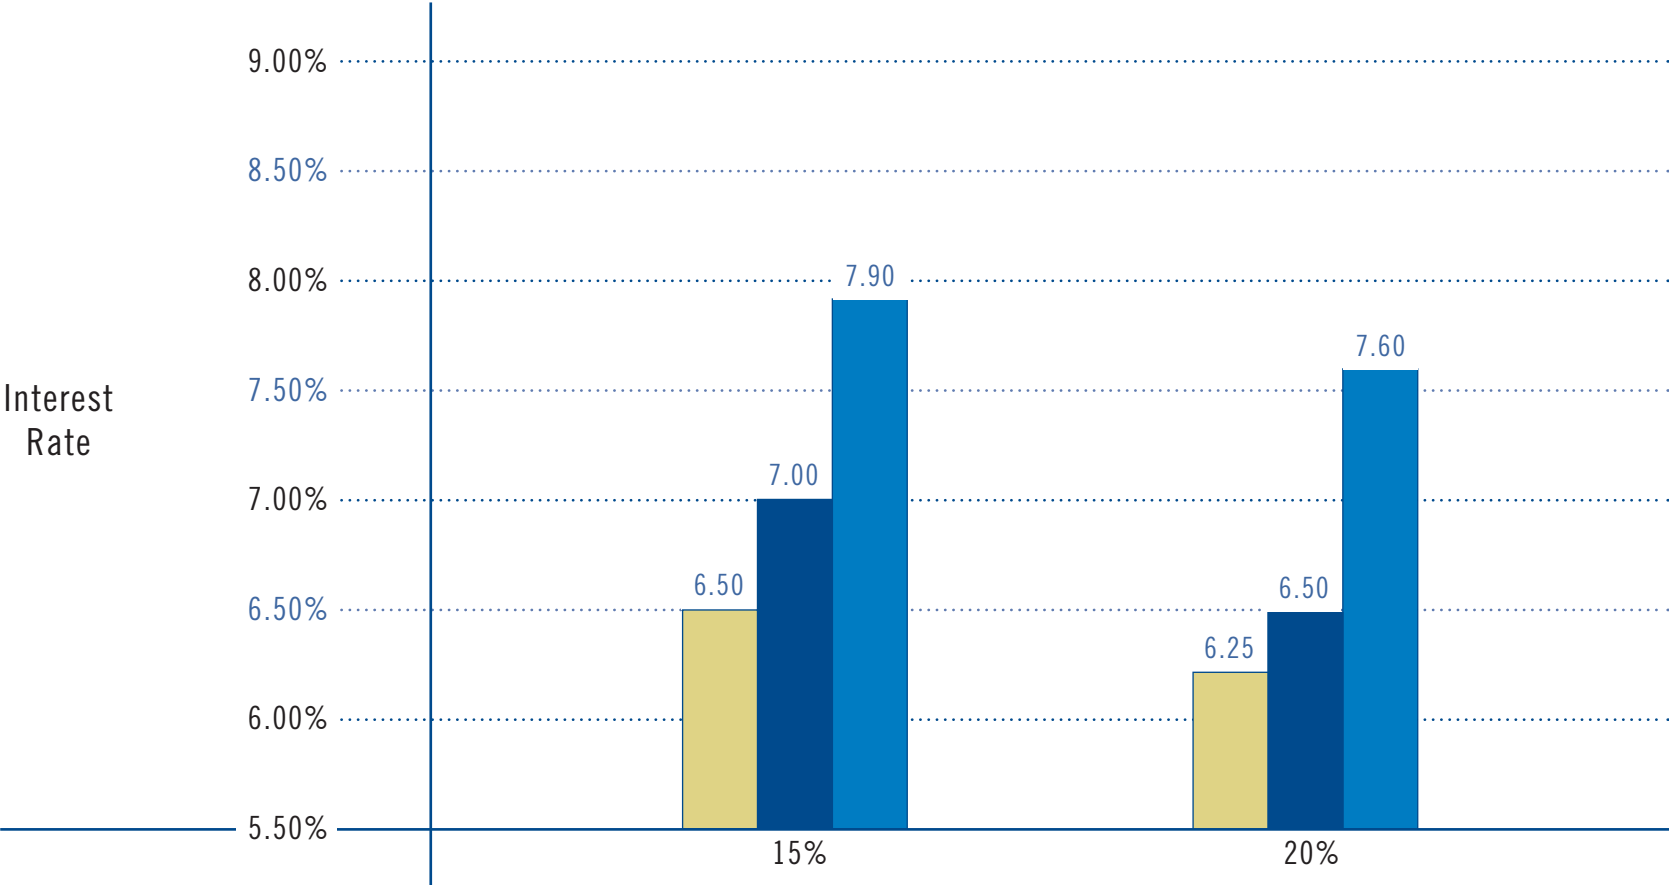

PARTNERS PLUS RATE OFFERINGS

Church Extension Plan

PARTNERS PLUS™

Releasing the Vision with Flexible Financing

- 3 yr ARM
- 5 yr ARM
- 20 yr Fixed

Percentage of Certificate Participation

Rates Effective: 7/8/2008